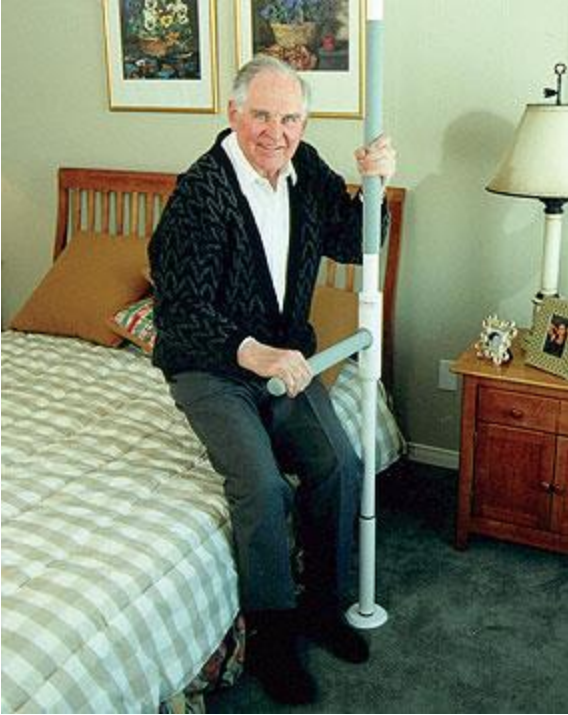

Super Pole With Bar

Add stability with a horizontal bar to hold on to.

The Super Pole with bar provides the additional supporting feature of a horizontal bar that moves.

See video for more details

ONLY \$259.99 US + Shipping/Handling

*Prices are Subject to Change Without notice

ITEM # ats22015

The superpole with bar gives you the **extra support** to grab something when getting in our out of a tub.

The **horizontal bar** will swivel 360' around the pole and can 'lock' in place every 45 degrees for stability.

The horizontal bar can also be adjusted from 28 inches to 58 inches above the ground. This allows to set the height of the bar to exactly the right height that is needed.

The superpole is a great solution when you do not have a surface to install a grab bar in the bathroom.

The superpole is height adjustable from 93 to 99 inches. The pole is 1.5 inches in diameter.

The pole is **held solid in place** by an easy to use 'jack-screw' between the floor and the ceiling.

Rubber pads keep the pole from scarring up the floor or ceiling.