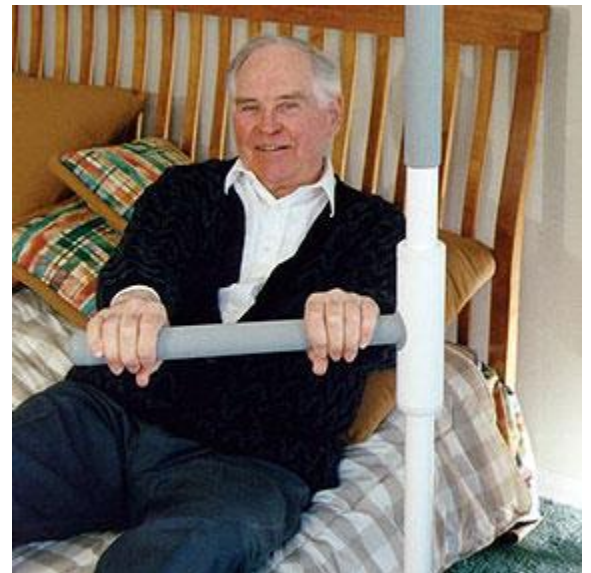

Assistive Technology Services - www.ATS-TN.com - (615) 562-0043